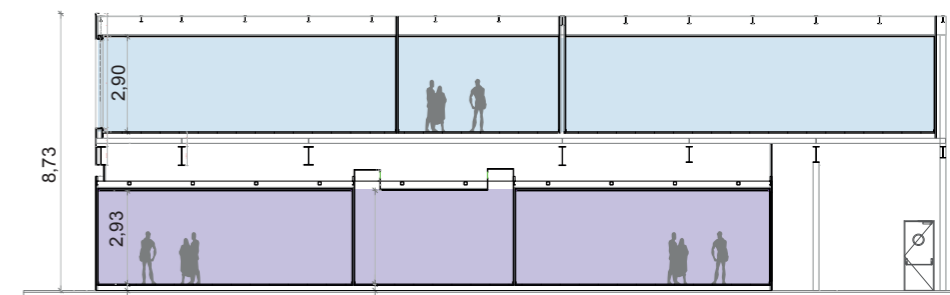

upper floor

ground floor

Capacities

	Room	Area	Capacity
12 X	Type A	30 m ²	16 pax boardroom
2 X	Type B	20 m ²	12 pax boardroom
8 X	Type C	37 m ²	35 pax theatre
all 8 can be merged into 4		Type C merged	78 m ² 77 pax theatre
4 X	Type D	31 m ²	29 pax theatre
all 4 can be merged into 2		Type D merged	62 m ² 59 pax theatre
2 X	Type E	42 m ²	16 pax boardroom
1 X	Type F	60 m ²	56 pax theatre
6 X	Type G	50 m ²	22 pax boardroom
4 can be merged into 2		Type G merged	100 m ² 102 pax theatre
6 X	Type H	63 m ²	28 pax boardroom
4 can be merged into 2		Type H merged	126 m ² 132 pax theatre
2 X	Type I	75 m ²	84 pax theatre
2 X	Type J	80 m ²	81 pax theatre