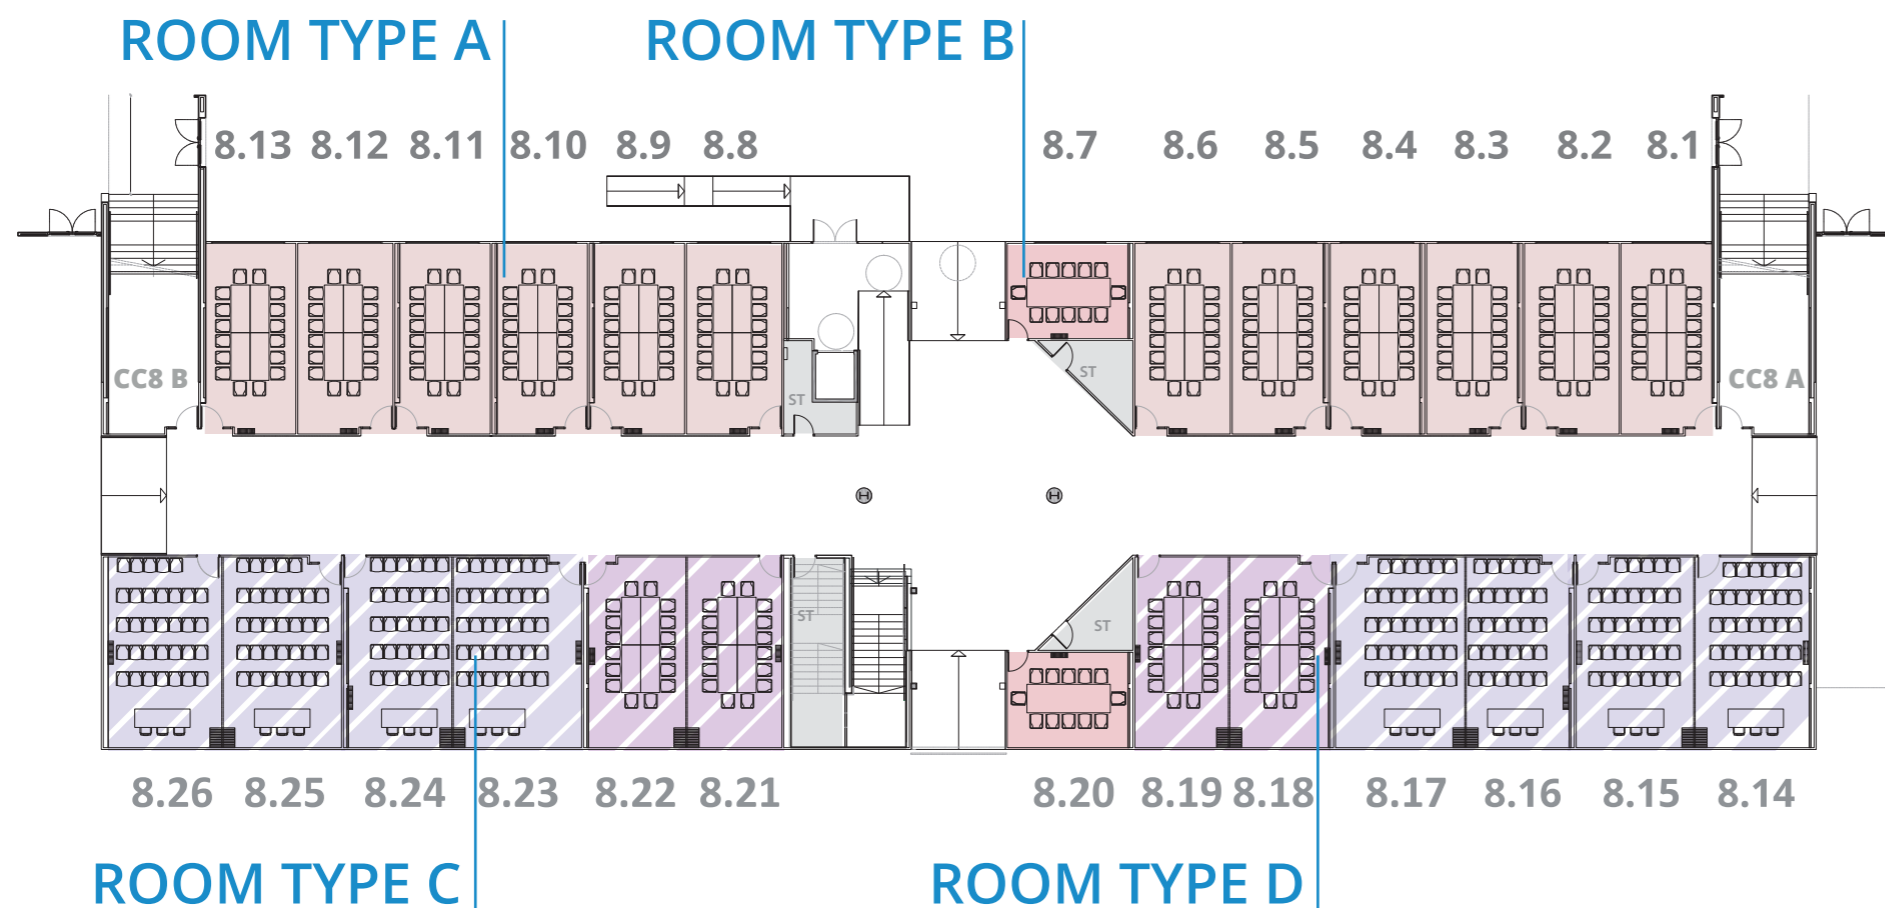

upper floor

ground floor

Capacities

	Room	Area	Capacity
12 X	Type A	30 m ²	16 pax boardroom
2 X	Type B	20 m ²	12 pax boardroom
8 X	Type C	37 m ²	35 pax theatre
all 8 can be merged into 4		Type C merged	78 m ² 77 pax theatre
4 X	Type D	31 m ²	29 pax theatre
all 4 can be merged into 2		Type D merged	62 m ² 59 pax theatre
2 X	Type E	42 m ²	16 pax boardroom
1 X	Type F	60 m ²	56 pax theatre
6 X	Type G	50 m ²	22 pax boardroom
4 can be merged into 2		Type G merged	100 m ² 102 pax theatre
6 X	Type H	63 m ²	28 pax boardroom
4 can be merged into 2		Type H merged	126 m ² 132 pax theatre
2 X	Type I	75 m ²	84 pax theatre
2 X	Type J	80 m ²	81 pax theatre