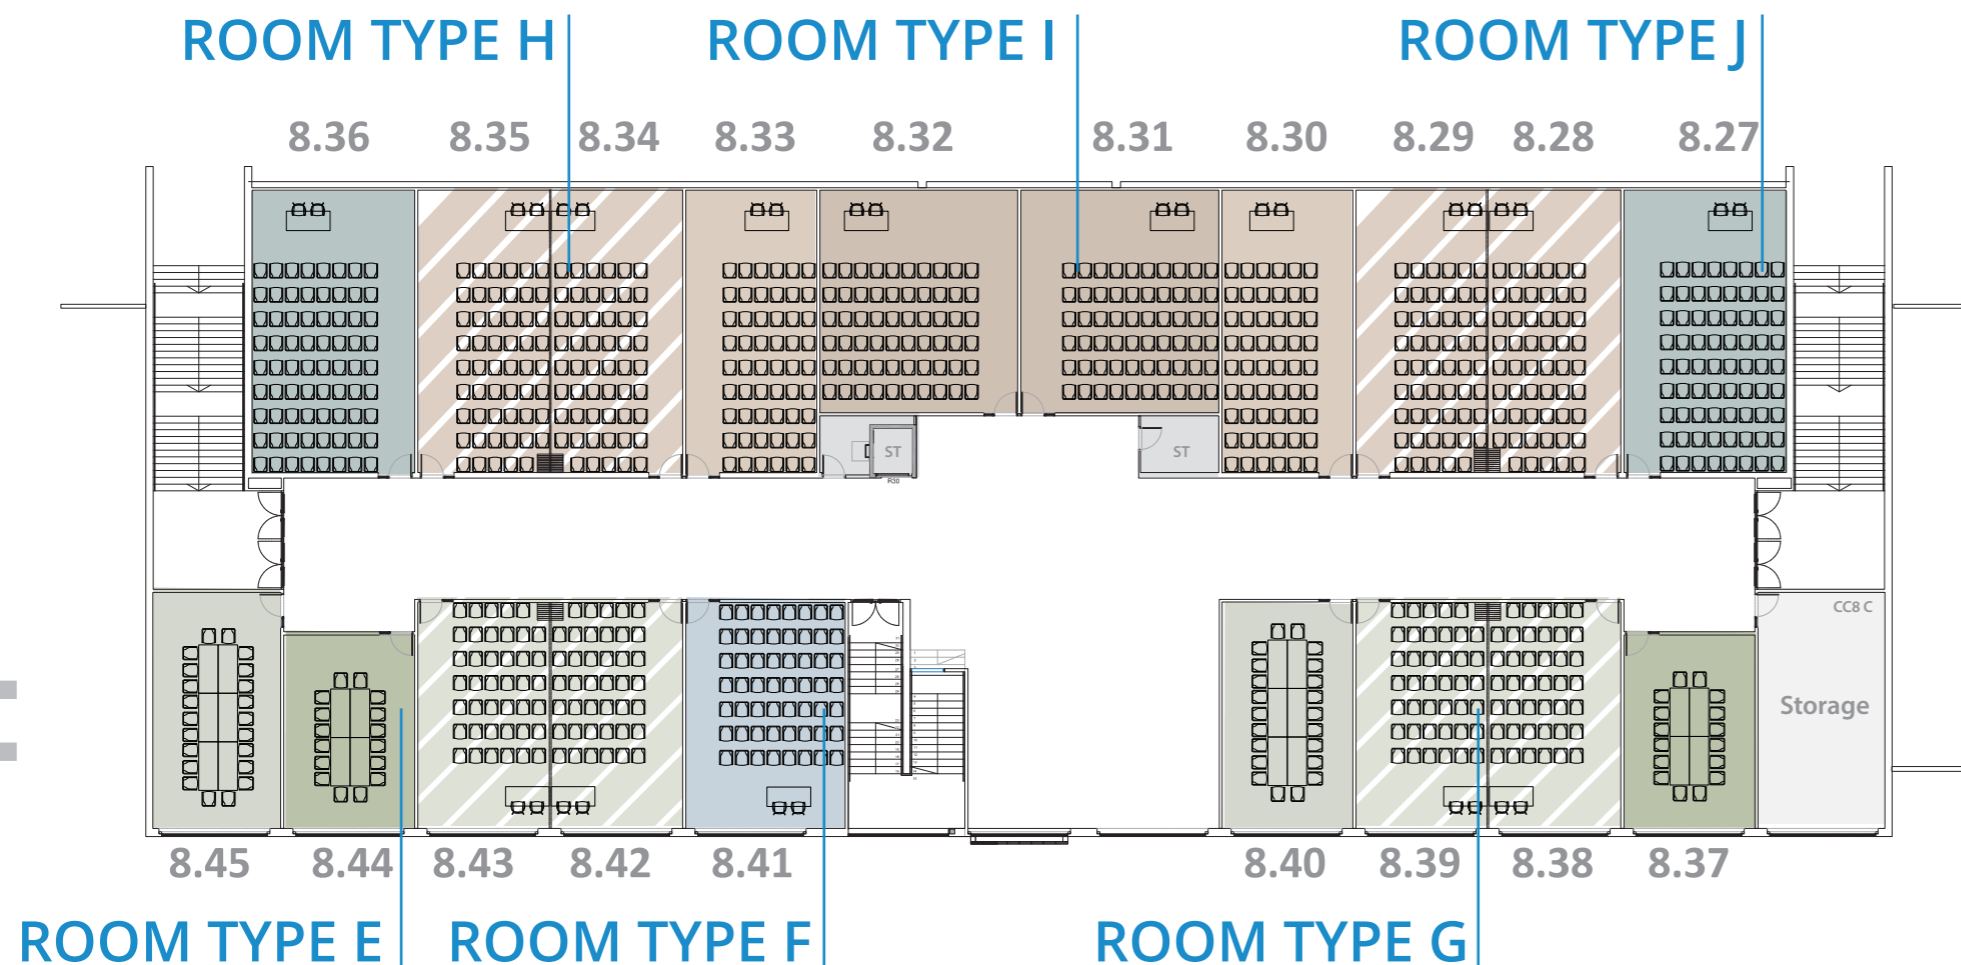

upper floor

ground floor

Capacities

	Room	Area	Capacity
12 X	Type A	30 m ²	16 pax boardroom
2 X	Type B	20 m ²	12 pax boardroom
8 X	Type C	37 m ²	35 pax theatre
all 8 can be merged into 4		Type C merged	78 m ² 77 pax theatre
4 X	Type D	31 m ²	29 pax theatre
all 4 can be merged into 2		Type D merged	62 m ² 59 pax theatre
2 X	Type E	42 m ²	16 pax boardroom
1 X	Type F	60 m ²	56 pax theatre
6 X	Type G	50 m ²	22 pax boardroom
4 can be merged into 2		Type G merged	100 m ² 102 pax theatre
6 X	Type H	63 m ²	28 pax boardroom
4 can be merged into 2		Type H merged	126 m ² 132 pax theatre
2 X	Type I	75 m ²	84 pax theatre
2 X	Type J	80 m ²	81 pax theatre