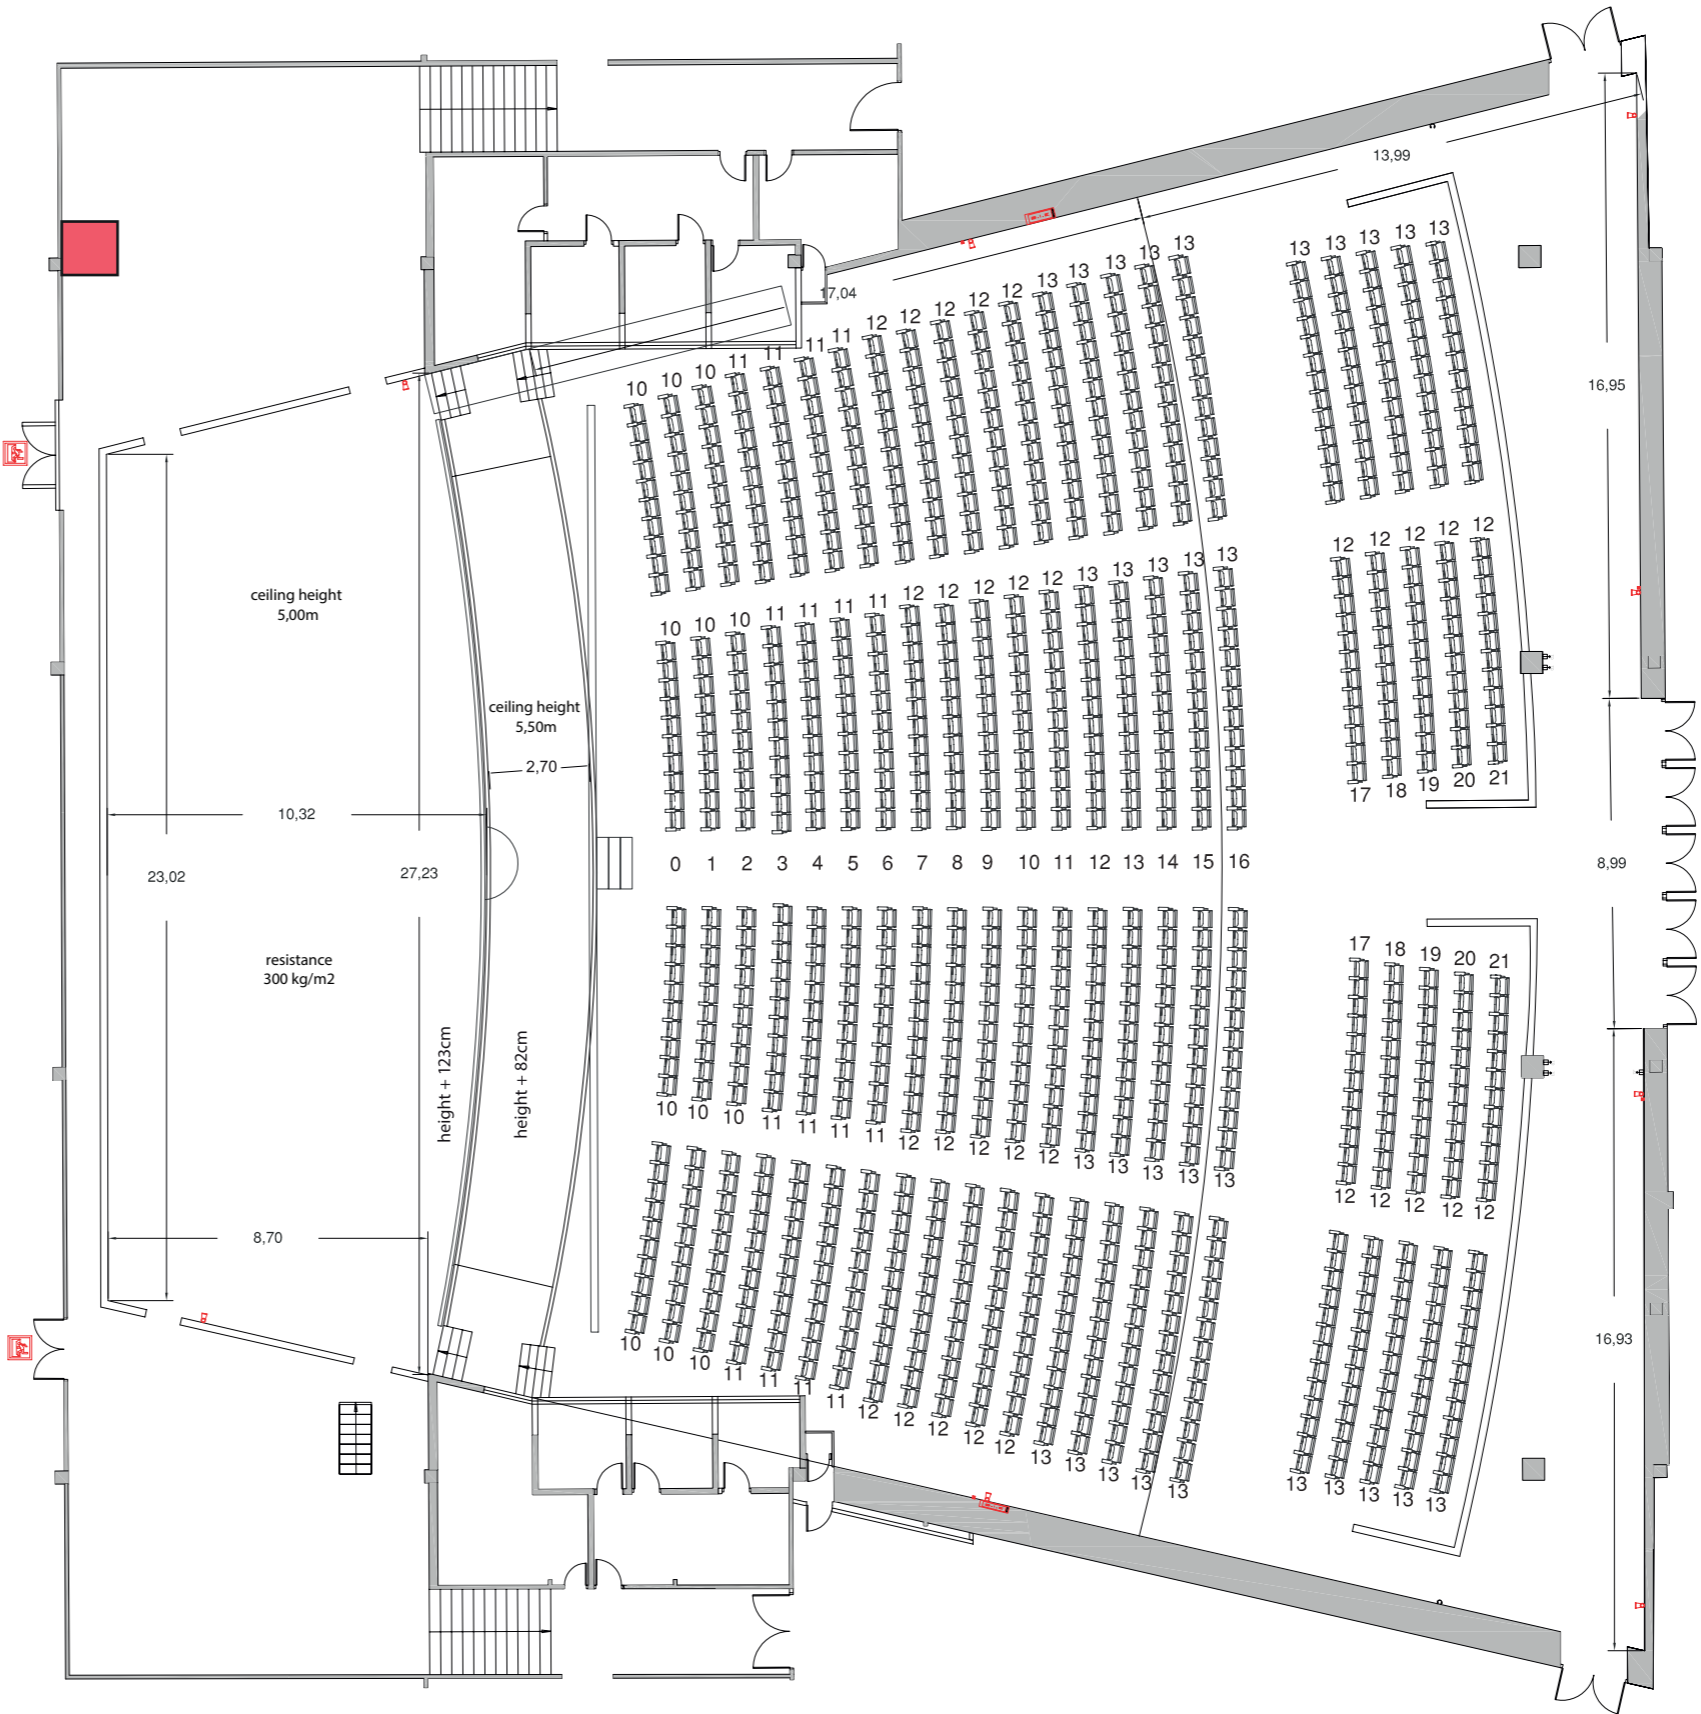

Palau de Congressos de Barcelona Auditorium

AUDITORIUM

LEVEL 2

AUDIO

- Line Array stack sound system
- 2 X 18" Subwoofers
- 4 X Frontfill + 2 Reference speakers
- 1 X 24CH Digital mixing table
- 1 X Wireless system (either handheld or headset)
- 4 X 30cm Flexo microphone for table or lectern

VIDEO

- 1X 20,000 Lumens HD projector, HDMI Input.
- Laptop
- Laser presenter.

- Screen Projection area (4:3) - 600 x 450cm
- Projection area (16:9) - 800 x 450cm

LIGHTING

- 48 channels (2kW per channel) in a motorized truss in front of stage. LSC Electronics Atom light mixer.

Goodslift

Lower level capacity: 1046
Upper level: 563

- Emergency exit
- Fire extinguisher