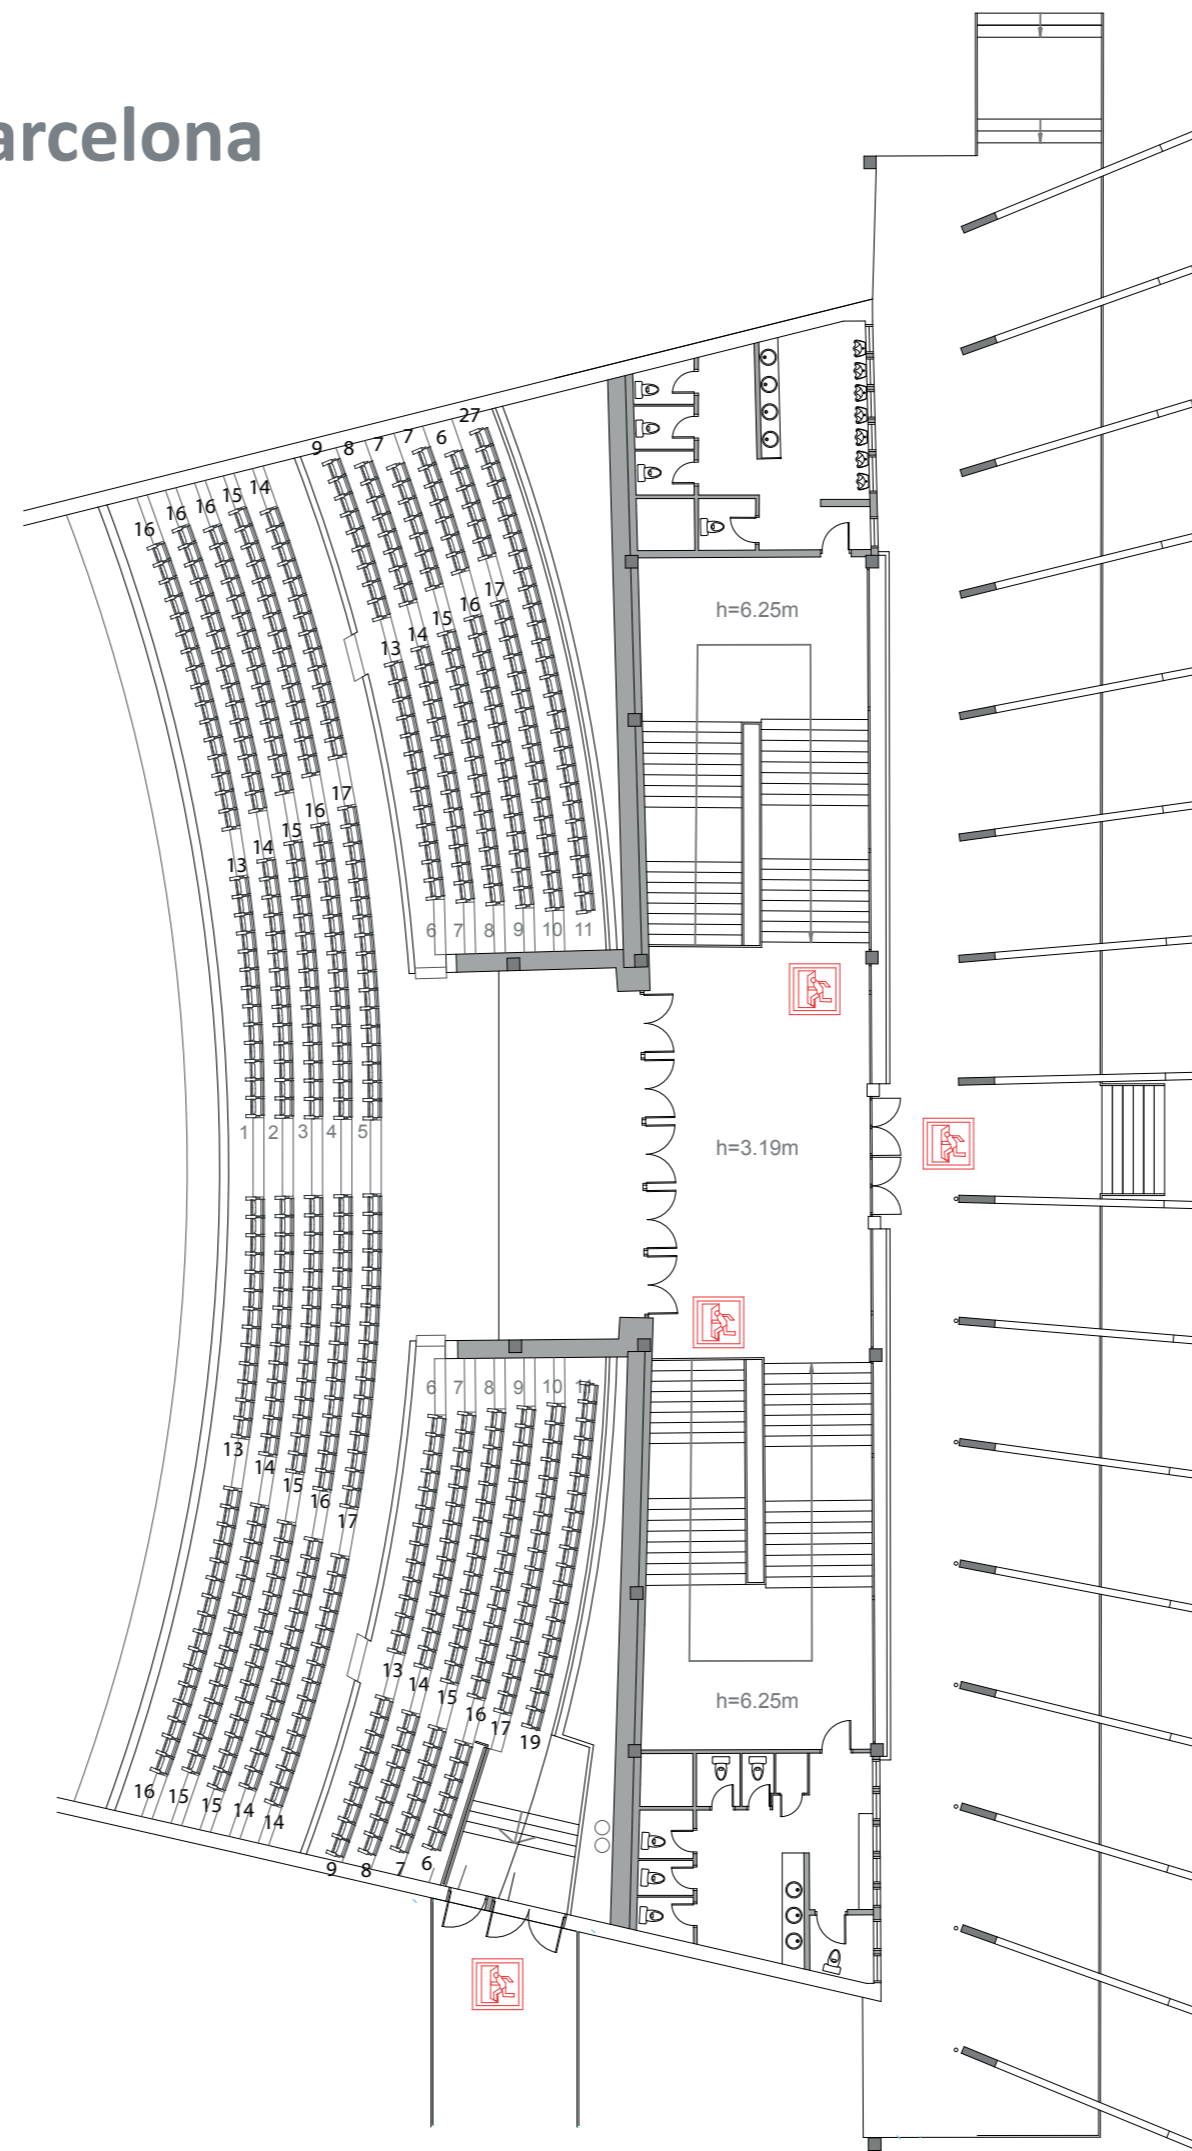

Palau de Congressos de Barcelona Auditorium Upper level

Level Capacity: 563

- Emergency exit
- Fire extinguisher