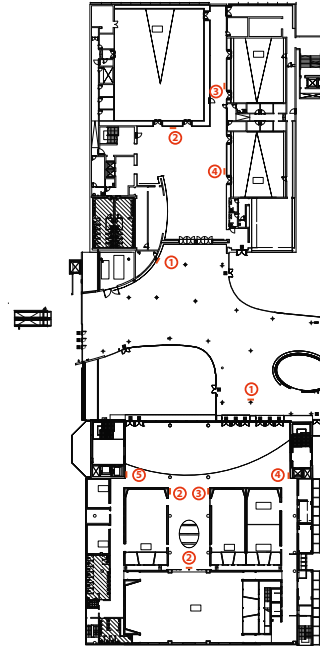

CC5

- ① 252-GVP5_TFT_ENTRANCE_CC5
- ② 252.1_GVP5_TFT_CC5.1
- ③ 252.2_GVP5_TFT_CC5.2
- ④ 252.3_GVP5_TFT_CC5.3