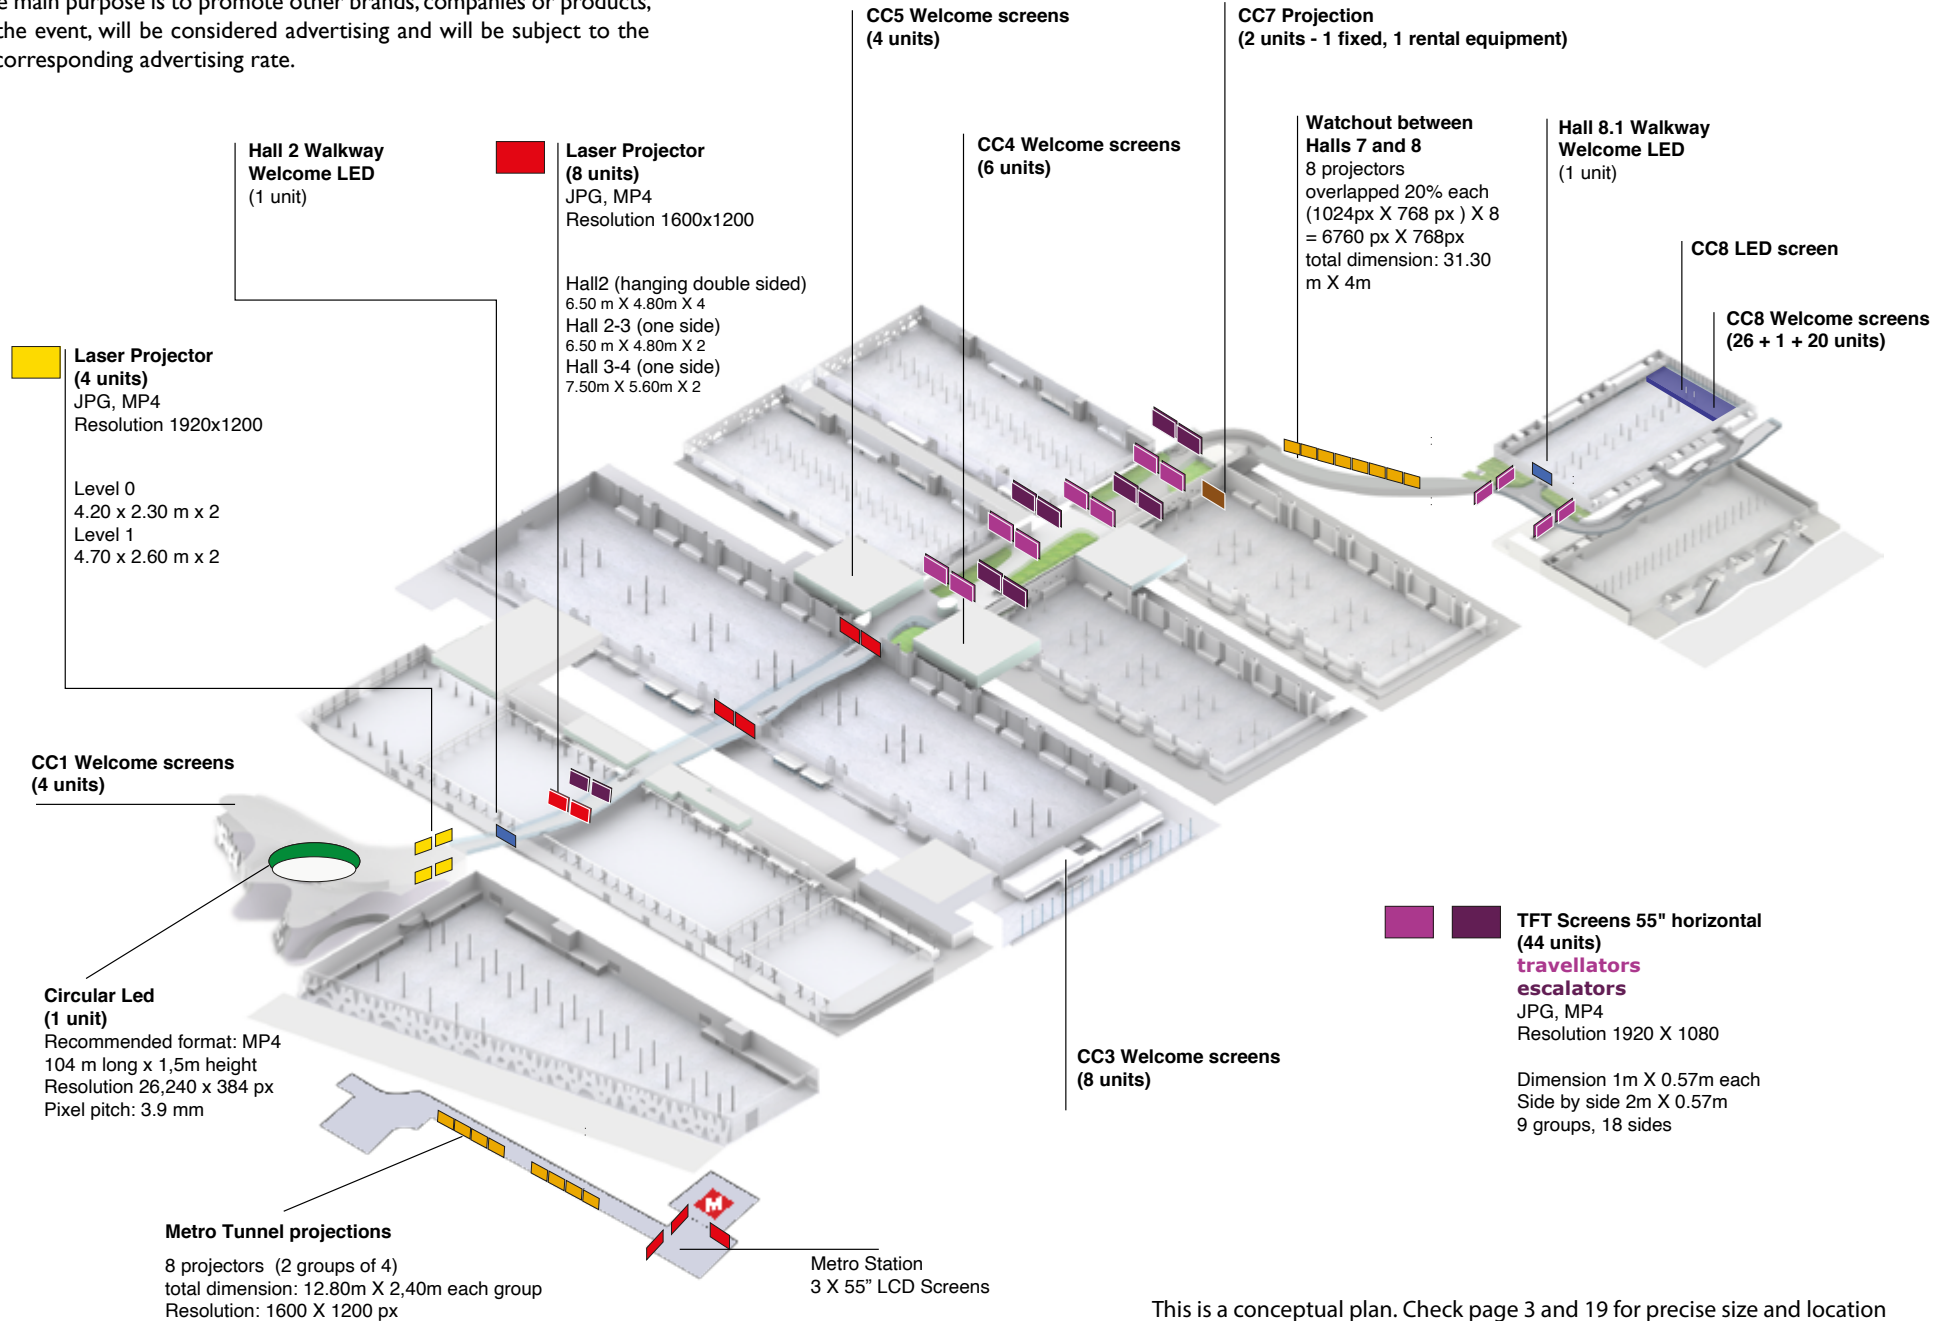

DIGITAL SIGNAGE LOCATIONS GRAN VIA

Note: Any static or dynamic graphic image, whether in structural support or freestanding, whose main purpose is to promote other brands, companies or products, related or not to the event, will be considered advertising and will be subject to the application of the corresponding advertising rate.

This is a conceptual plan. Check page 3 and 19 for precise size and location