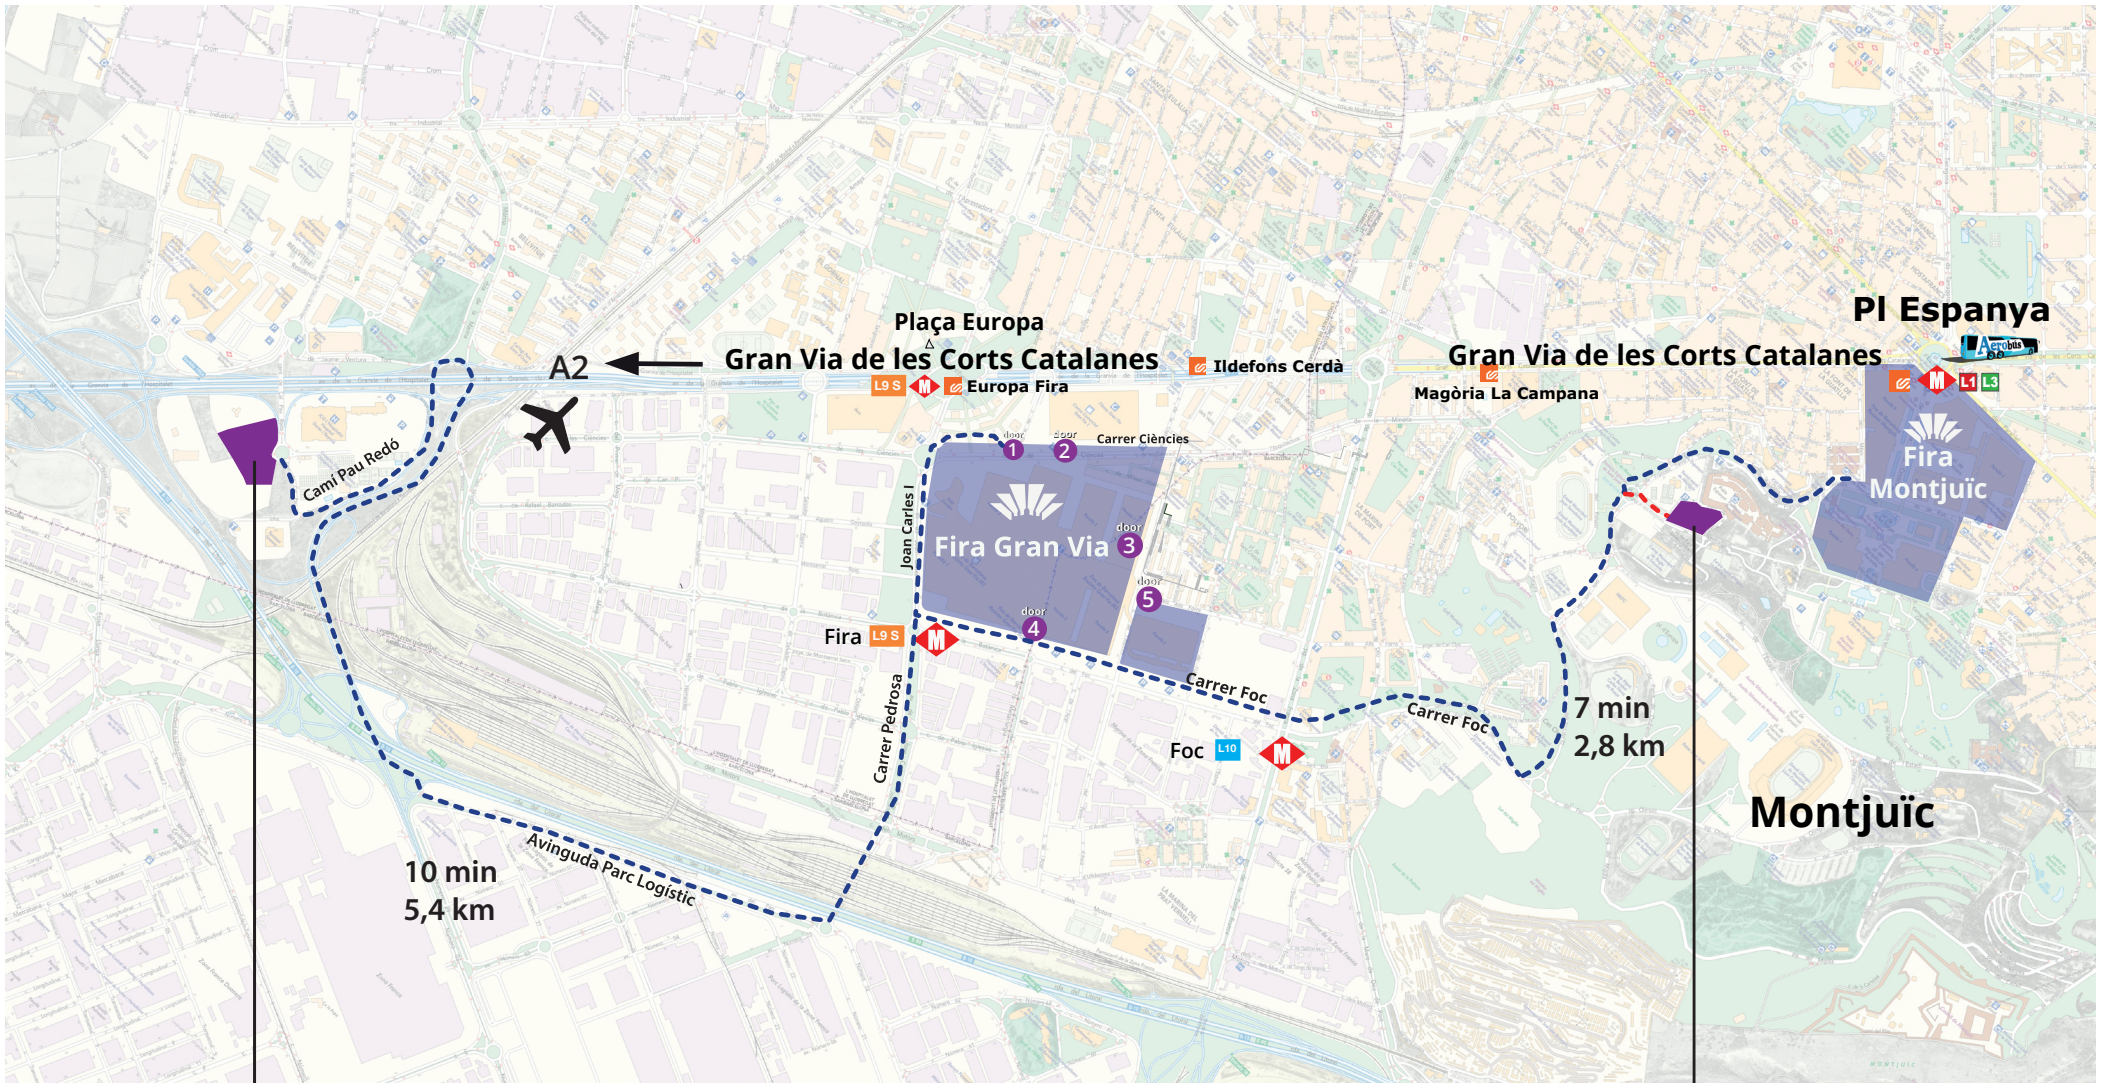

LORRY PARKING AREAS

Parking Bellvitge 24h

C/ Cami de Pau Redó L'Hospitalet de llobregat
Phone +34 617 757 929

Parking Iglesias 24h

Avda Montanyans s/n Barcelona
Phone +34 93 425 0031